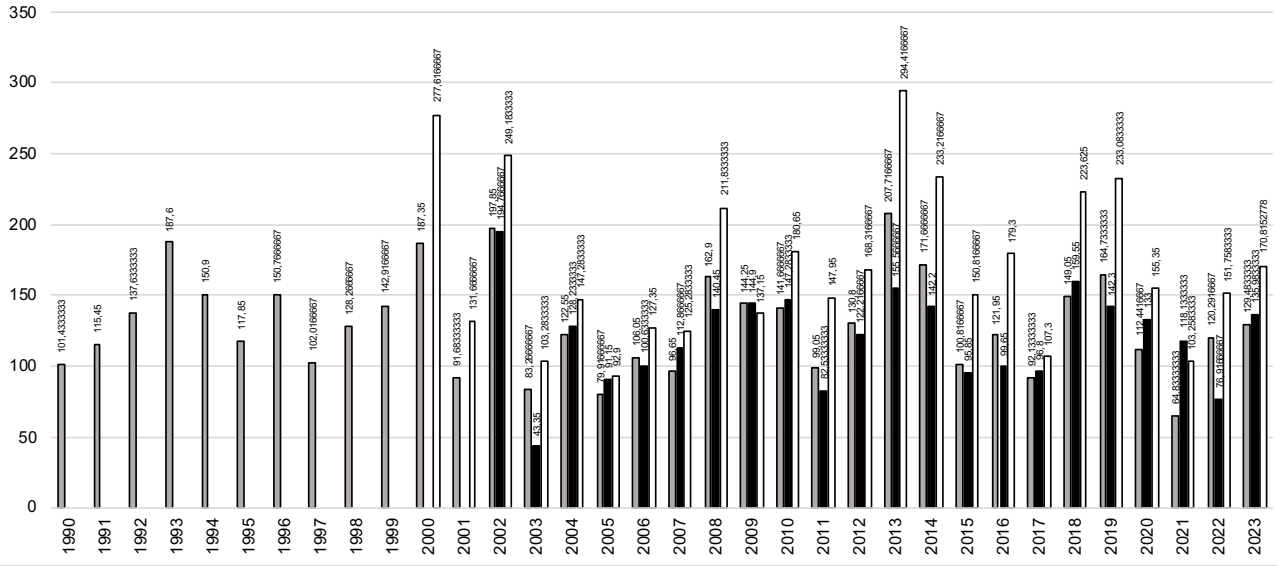

Average annual rainfall

■ Druogno ■ Arvogno □ Larecchio