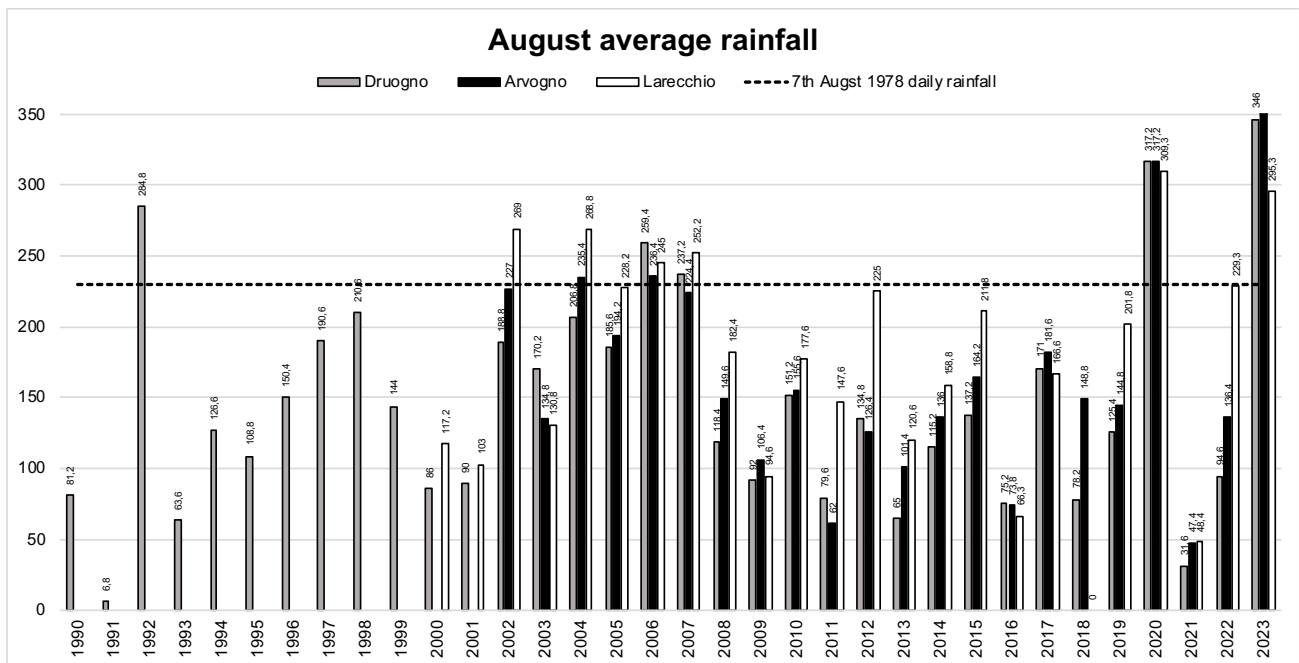

STATION	Druogno	Arvogno	Larecchio	% of stations recording the events
15/05/2015	98.00	94.40		66.67
16/06/2016	108.40	89.00	125.50	100.00
23/11/2016			130.50	33.33
28/10/2018	110.80	96.40	143.60	100.00
29/10/2018	131.60	158.60	195.40	100.00
06/11/2018	101.00	129.20	159.40	100.00
26/04/2019	111.80		143.90	66.67
10/06/2019		112.00		33.33
15/10/2019		111.00		33.33
21/10/2019	117.40	106.40	176.30	100.00
23/11/2019		134.20	129.20	66.67
24/06/2020		109.80		33.33
29/08/2020	172.00	144.40	142.80	100.00
30/08/2020	115.80	109.20		66.67
02/10/2020	195.80	234.40	221.00	100.00
03/10/2020	136.40	127.80	162.20	100.00
13/07/2021	162.70	161.20	181.90	100.00
25/08/2023	98.80	95.20		66.67
27/08/2023	120.60	125.40		66.67
20/10/2023	98.60			33.33